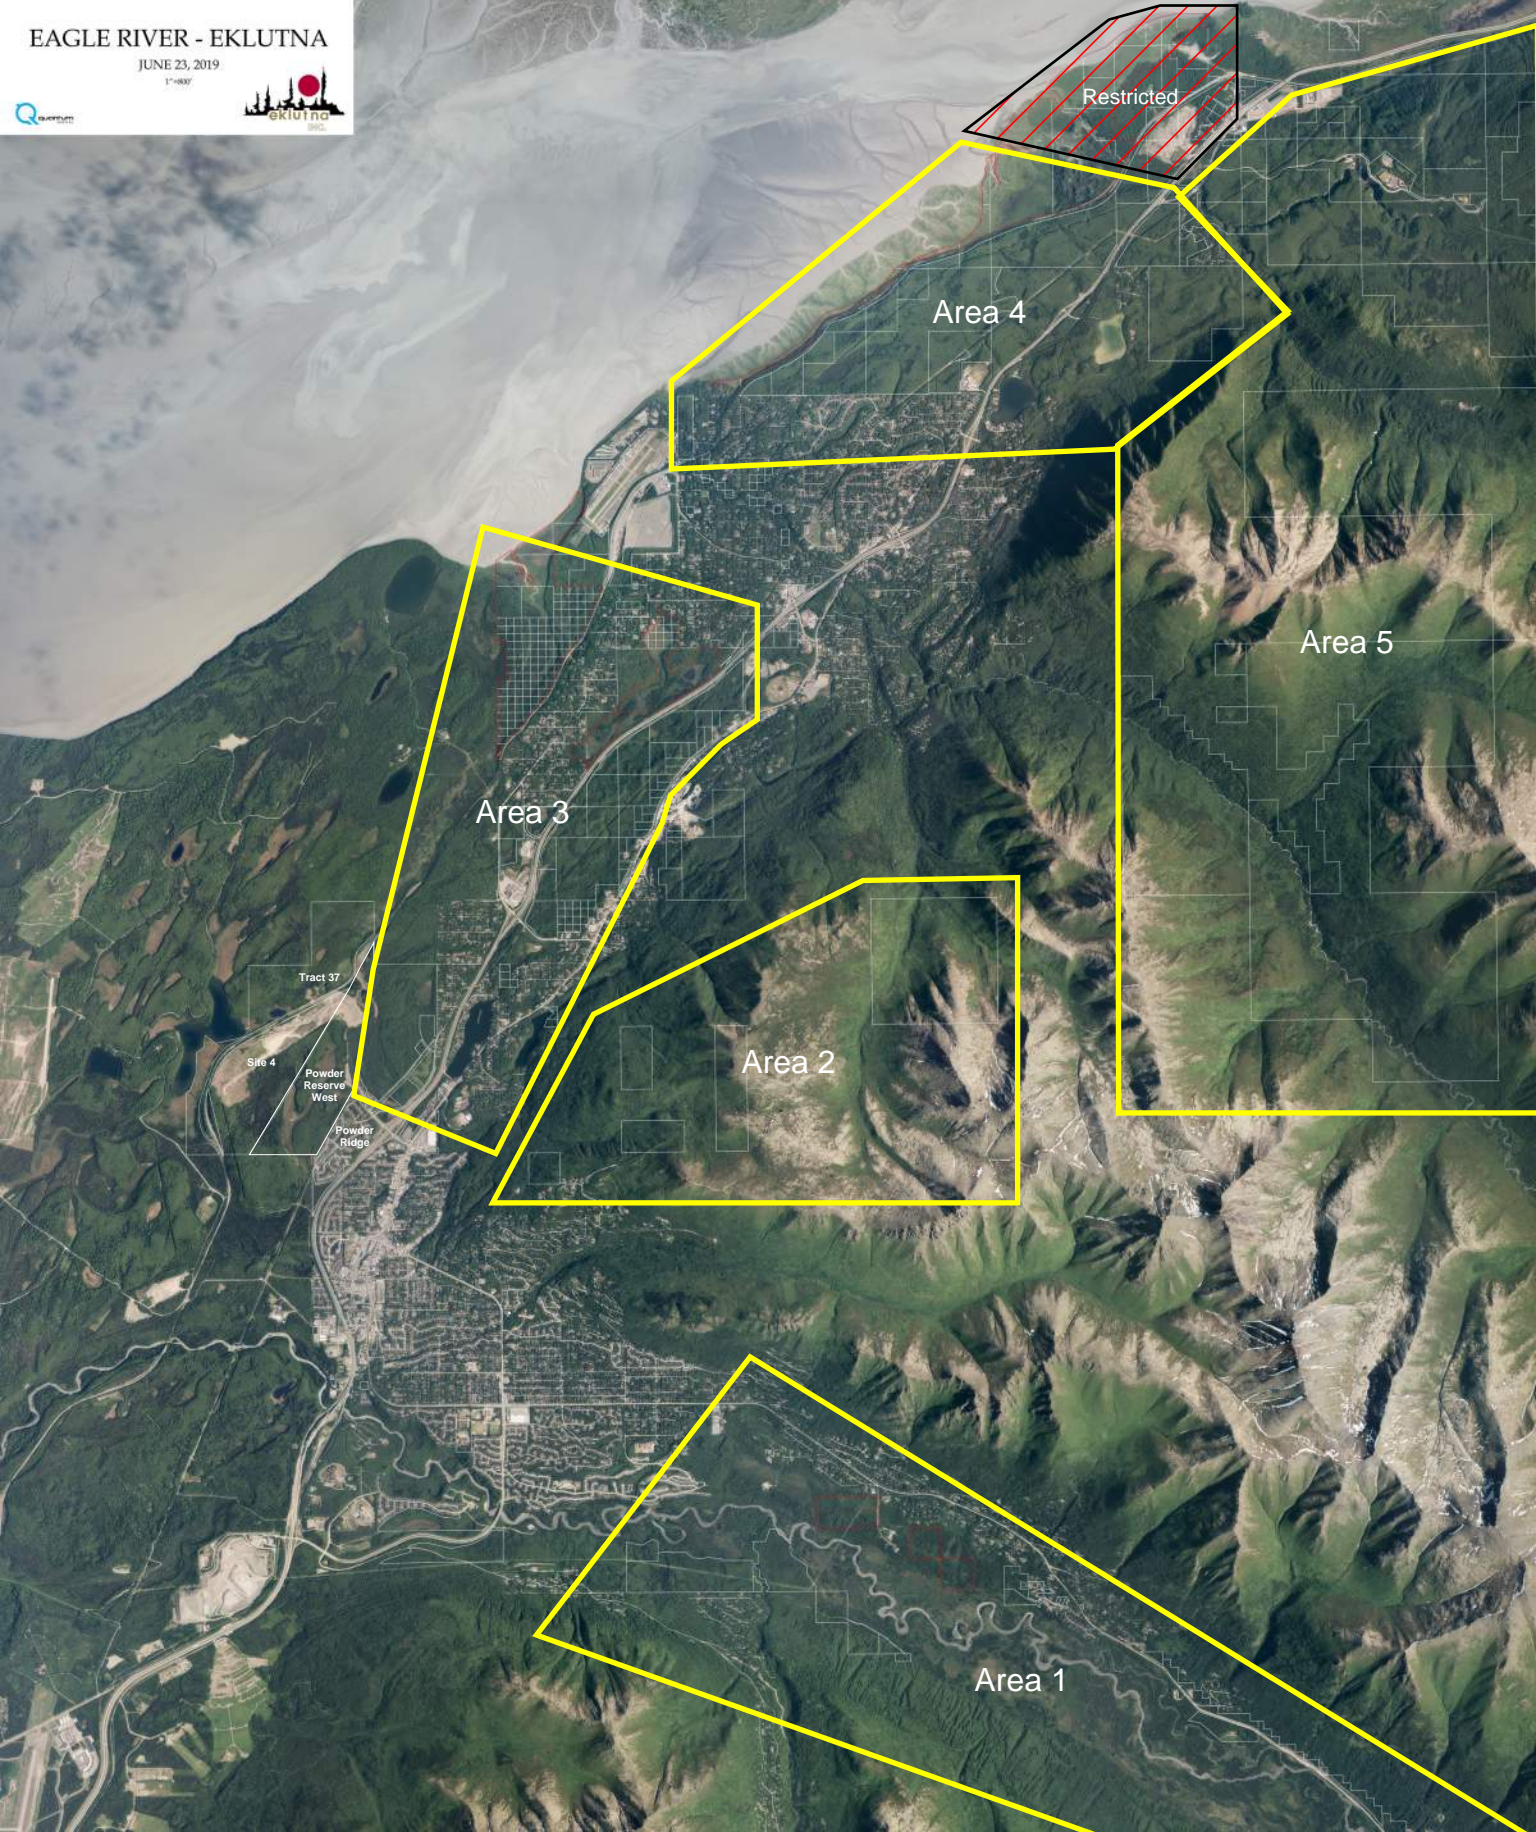

EAGLE RIVER - EKLUTNA

JUNE 23, 2019

1"=800'

Restricted

Area 4

Area 5

Area 3

Area 2

Area 1

Tract 37

Site 4

Powder Reserve West

Powder Ridge